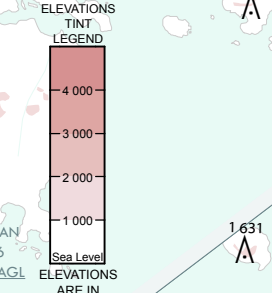

LEGEND
Transit & Departure routing
Inbound routing