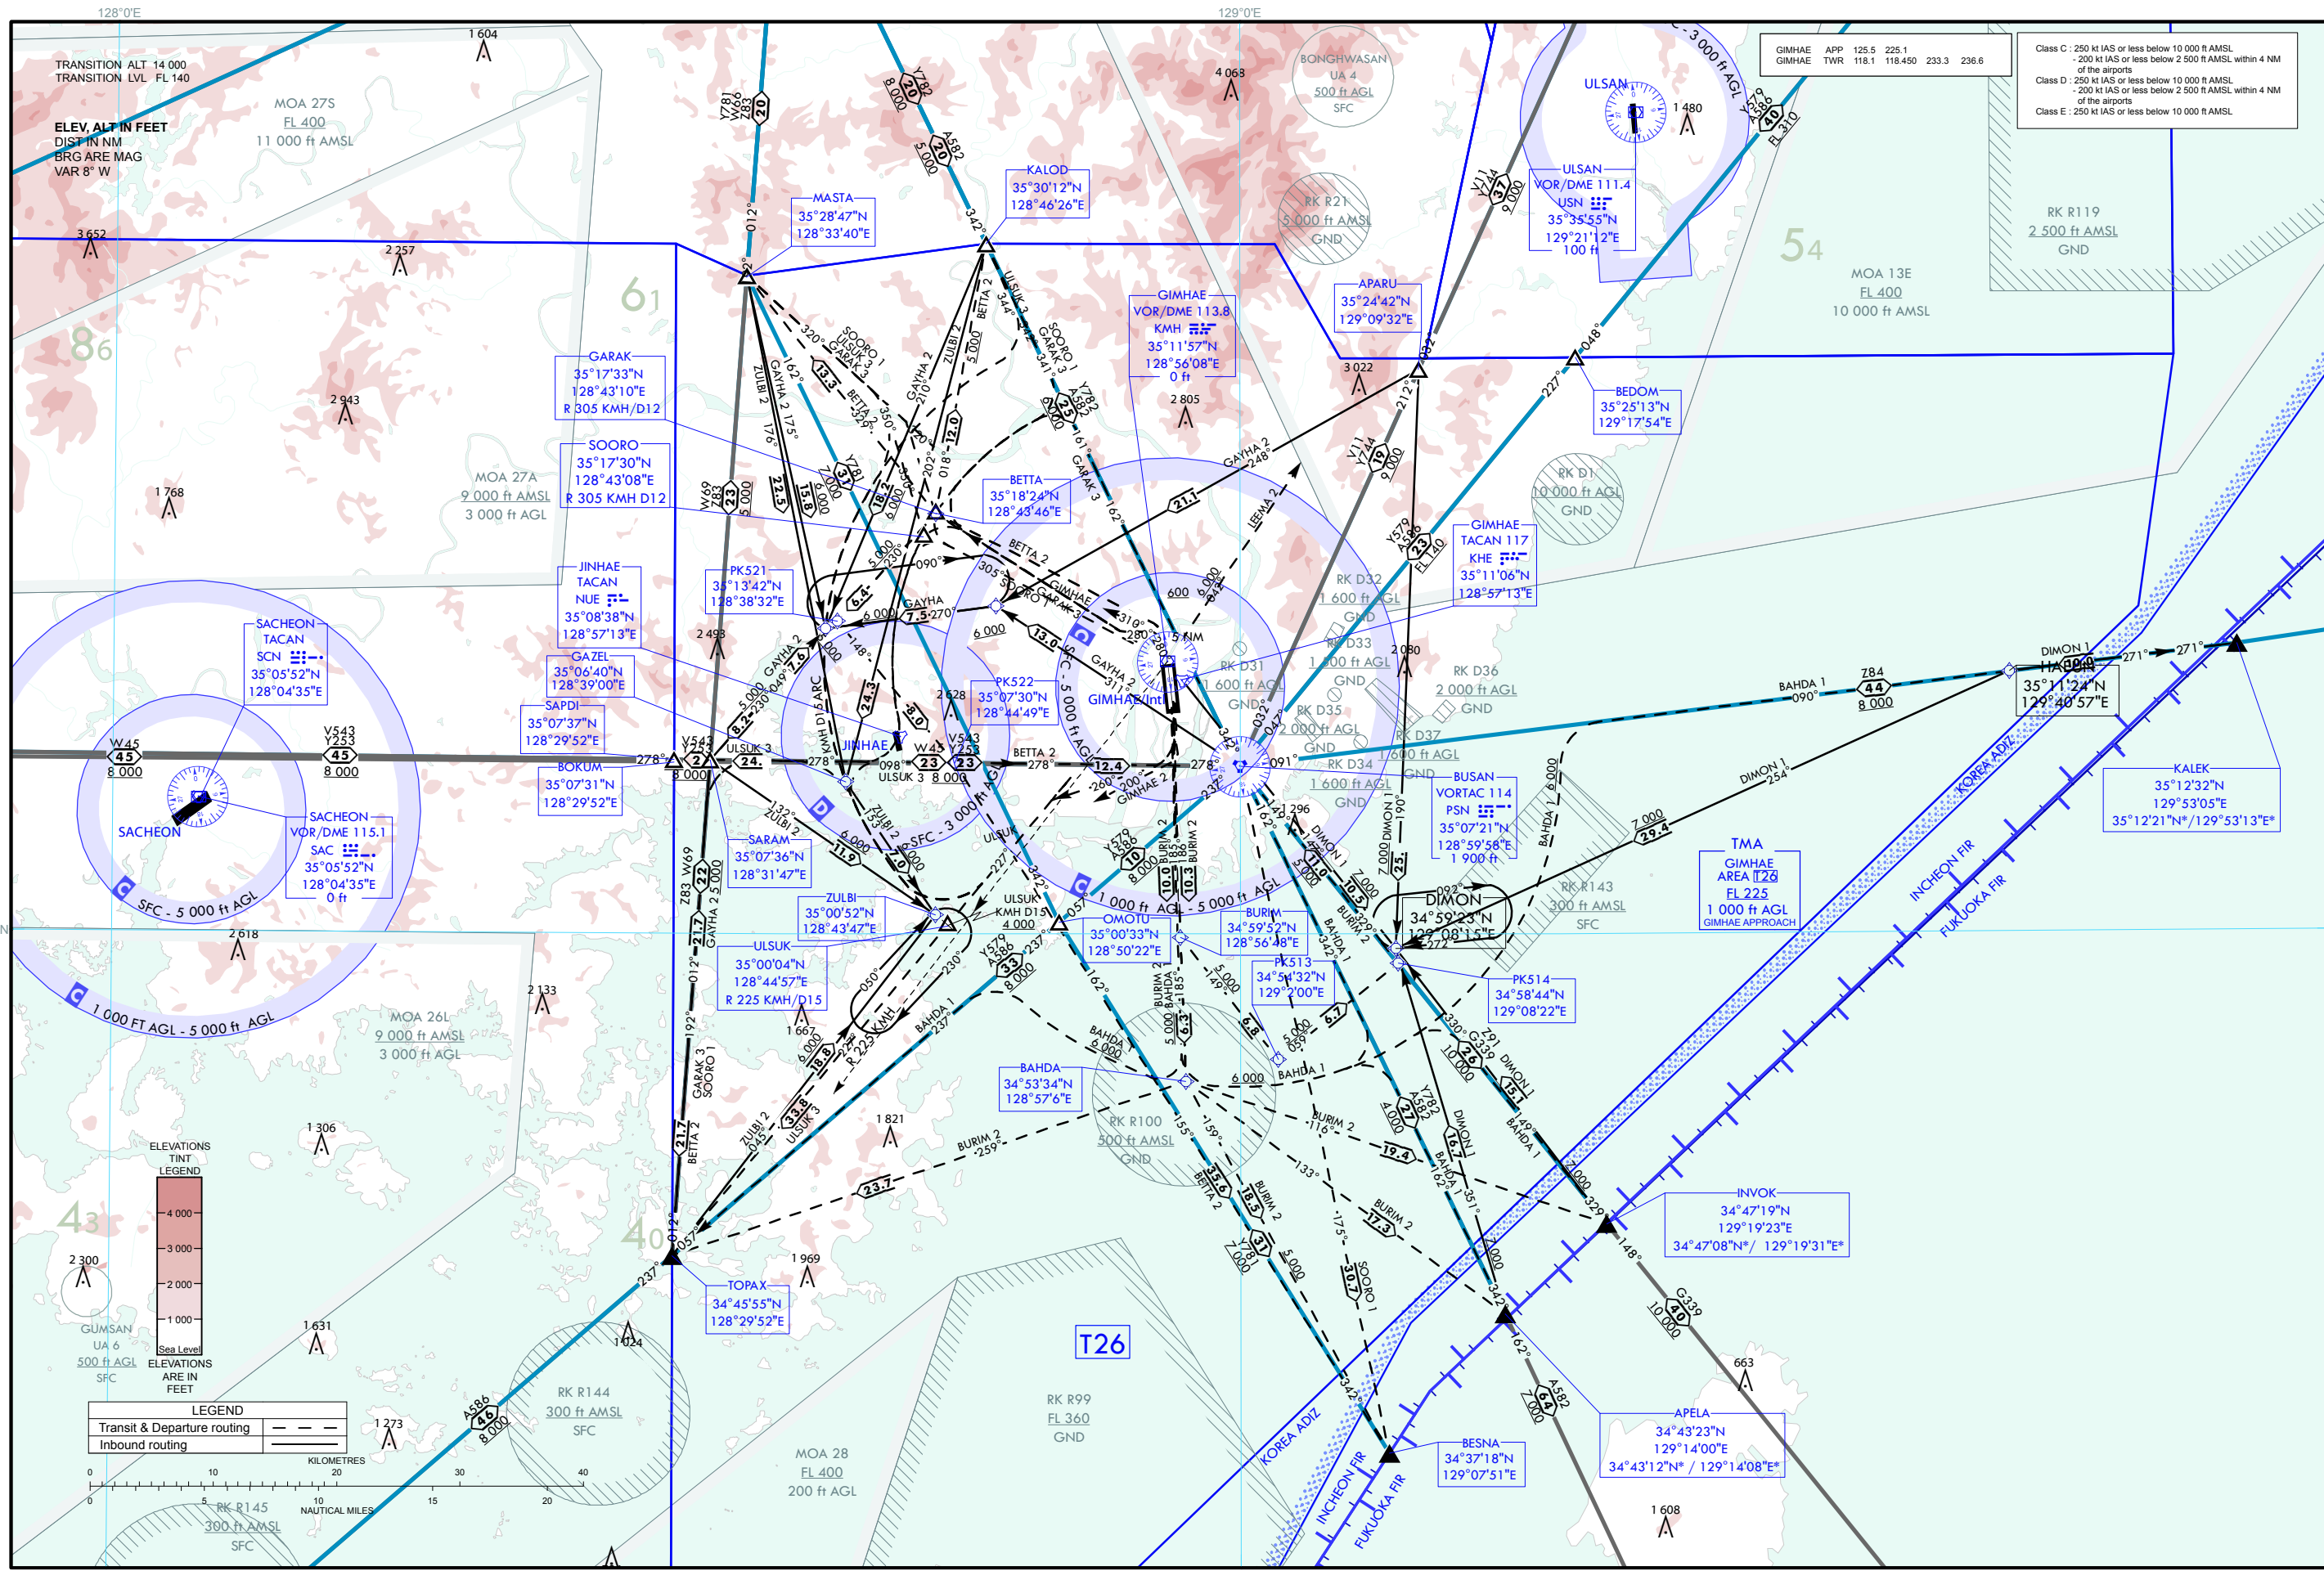

AREA CHART - ICAO

TMA GIMHAE(Gimhae Airport)

GIMHAE APP 125.5 225.1
GIMHAE TWR 118.1 118.450 233.3 236.6

LEGEND
Transit & Departure routing
Inbound routing